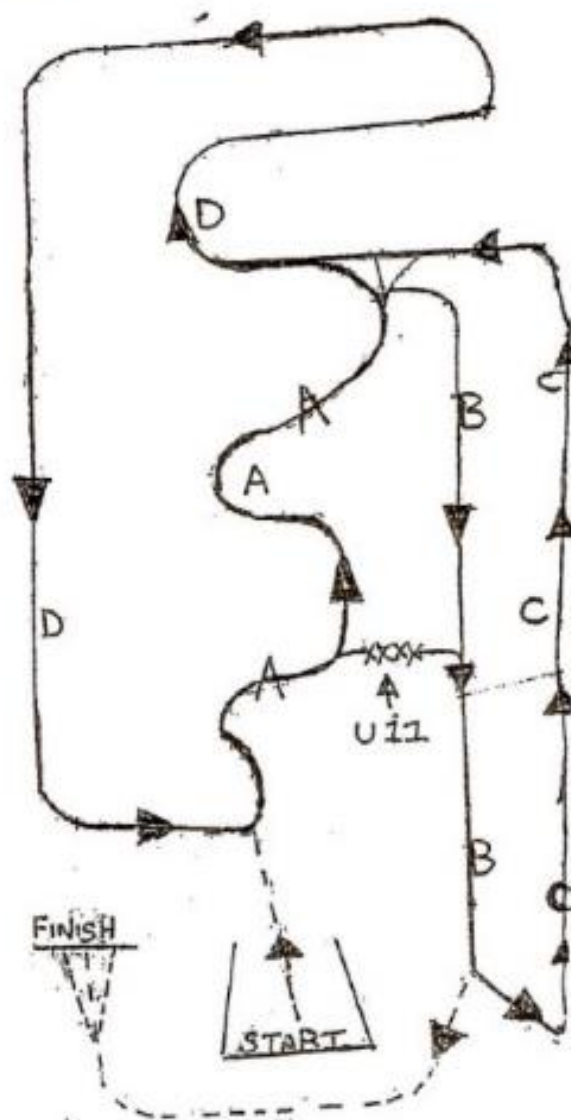

Travel Directions: From Junction 30 of the M5 follow the signs to Middlemoor roundabout and the B3181 to Pinhoe. Turn left at Sainsburys onto Pinhoe Road and then take the second right into Summer Lane as far as the Arena. By coach: take the third right into Beacon Lane and then right at the T junction and right into Summer Lane.